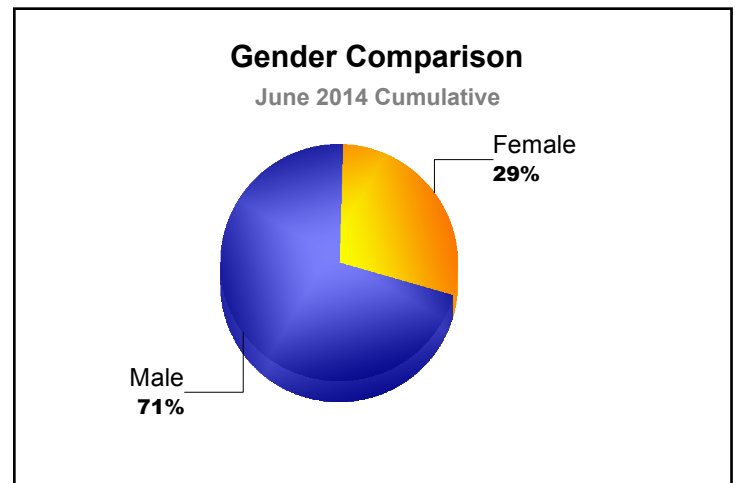

Year	New Clubs	Dropped Clubs	Gain/ Loss Clubs	New Members	Charter Members	Reinstate Members	Transfer Members	Total Member Added	Total Members Dropped	Gain/ Loss Members
2009-2010	0	-1	-1	108	0	6	11	125	-154	-29
2010-2011	0	0	0	104	0	14	11	129	-142	-13
2011-2012	0	0	0	131	0	13	17	161	-150	11
2012-2013	0	-2	-2	109	0	3	19	131	-177	-46
2013-2014	0	-2	-2	88	0	6	7	101	-157	-56
<b>Average</b>	<b>0</b>	<b>-1</b>	<b>-1</b>	<b>108</b>	<b>0</b>	<b>8</b>	<b>13</b>	<b>129</b>	<b>-156</b>	<b>-27</b>