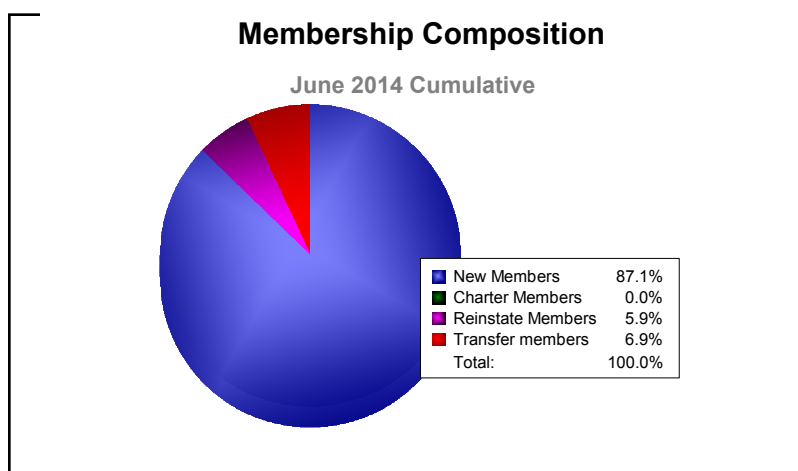

Year	New Clubs	Dropped Clubs	Gain/ Loss Clubs	New Members	Charter Members	Reinstate Members	Transfer Members	Total Member Added	Total Members Dropped	Gain/ Loss Members
2009-2010	0	-1	-1	108	0	6	11	125	-154	-29
2010-2011	0	0	0	104	0	14	11	129	-142	-13
2011-2012	0	0	0	131	0	13	17	161	-150	11
2012-2013	0	-2	-2	109	0	3	19	131	-177	-46
2013-2014	0	-2	-2	88	0	6	7	101	-157	-56
<b>Average</b>	<b>0</b>	<b>-1</b>	<b>-1</b>	<b>108</b>	<b>0</b>	<b>8</b>	<b>13</b>	<b>129</b>	<b>-156</b>	<b>-27</b>