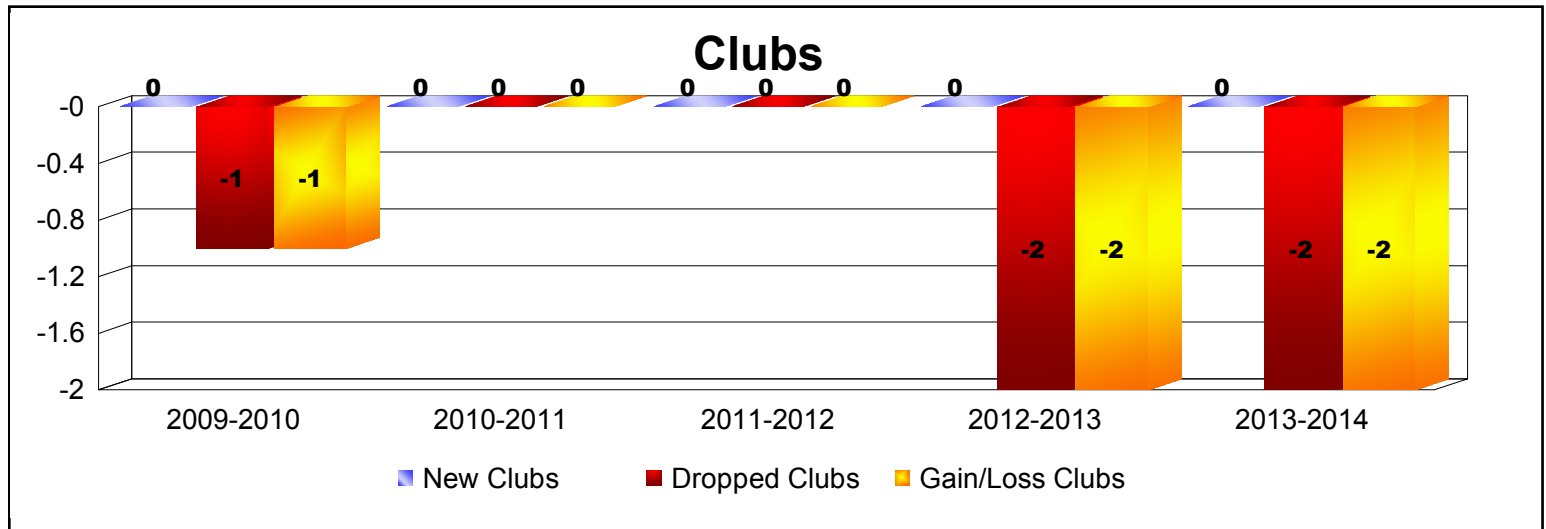

Year	New Clubs	Dropped Clubs	Gain/ Loss Clubs	New Members	Charter Members	Reinstate Members	Transfer Members	Total Member Added	Total Members Dropped	Gain/ Loss Members
2009-2010	0	-1	-1	108	0	6	11	125	-154	-29
2010-2011	0	0	0	104	0	14	11	129	-142	-13
2011-2012	0	0	0	131	0	13	17	161	-150	11
2012-2013	0	-2	-2	109	0	3	19	131	-177	-46
2013-2014	0	-2	-2	88	0	6	7	101	-157	-56
<b>Average</b>	<b>0</b>	<b>-1</b>	<b>-1</b>	<b>108</b>	<b>0</b>	<b>8</b>	<b>13</b>	<b>129</b>	<b>-156</b>	<b>-27</b>

Year	New Clubs	Dropped Clubs	Gain/ Loss Clubs	New Members	Charter Members	Reinstate Members	Transfer Members	Total Member Added	Total Members Dropped	Gain/ Loss Members
2009-2010	0	0	0	7	0	0	0	7	-4	3
2010-2011	0	0	0	1	0	0	0	1	-7	-6
2011-2012	0	0	0	4	0	0	0	4	-5	-1
2012-2013	0	0	0	1	0	0	0	1	-2	-1
2013-2014	0	0	0	1	0	0	2	3	-9	-6
<b>Average</b>	<b>0</b>	<b>0</b>	<b>0</b>	<b>3</b>	<b>0</b>	<b>0</b>	<b>0</b>	<b>3</b>	<b>-5</b>	<b>-2</b>