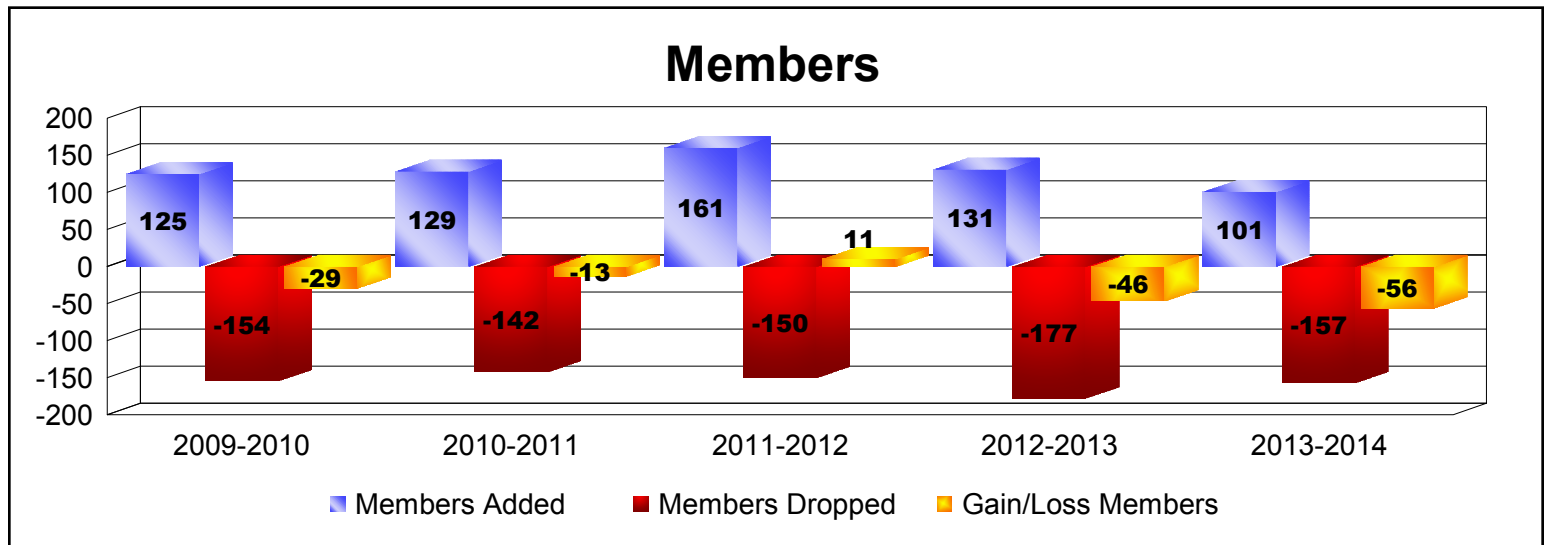

Year	New Clubs	Dropped Clubs	Gain/ Loss Clubs	New Members	Charter Members	Reinstate Members	Transfer Members	Total Member Added	Total Members Dropped	Gain/ Loss Members
2009-2010	0	-1	-1	108	0	6	11	125	-154	-29
2010-2011	0	0	0	104	0	14	11	129	-142	-13
2011-2012	0	0	0	131	0	13	17	161	-150	11
2012-2013	0	-2	-2	109	0	3	19	131	-177	-46
2013-2014	0	-2	-2	88	0	6	7	101	-157	-56
<b>Average</b>	<b>0</b>	<b>-1</b>	<b>-1</b>	<b>108</b>	<b>0</b>	<b>8</b>	<b>13</b>	<b>129</b>	<b>-156</b>	<b>-27</b>

Year	New Clubs	Dropped Clubs	Gain/ Loss Clubs	New Members	Charter Members	Reinstate Members	Transfer Members	Total Member Added	Total Members Dropped	Gain/ Loss Members
2009-2010	0	0	0	7	0	0	0	7	-4	3
2010-2011	0	0	0	1	0	0	0	1	-7	-6
2011-2012	0	0	0	4	0	0	0	4	-5	-1
2012-2013	0	0	0	1	0	0	0	1	-2	-1
2013-2014	0	0	0	1	0	0	2	3	-9	-6
<b>Average</b>	<b>0</b>	<b>0</b>	<b>0</b>	<b>3</b>	<b>0</b>	<b>0</b>	<b>0</b>	<b>3</b>	<b>-5</b>	<b>-2</b>